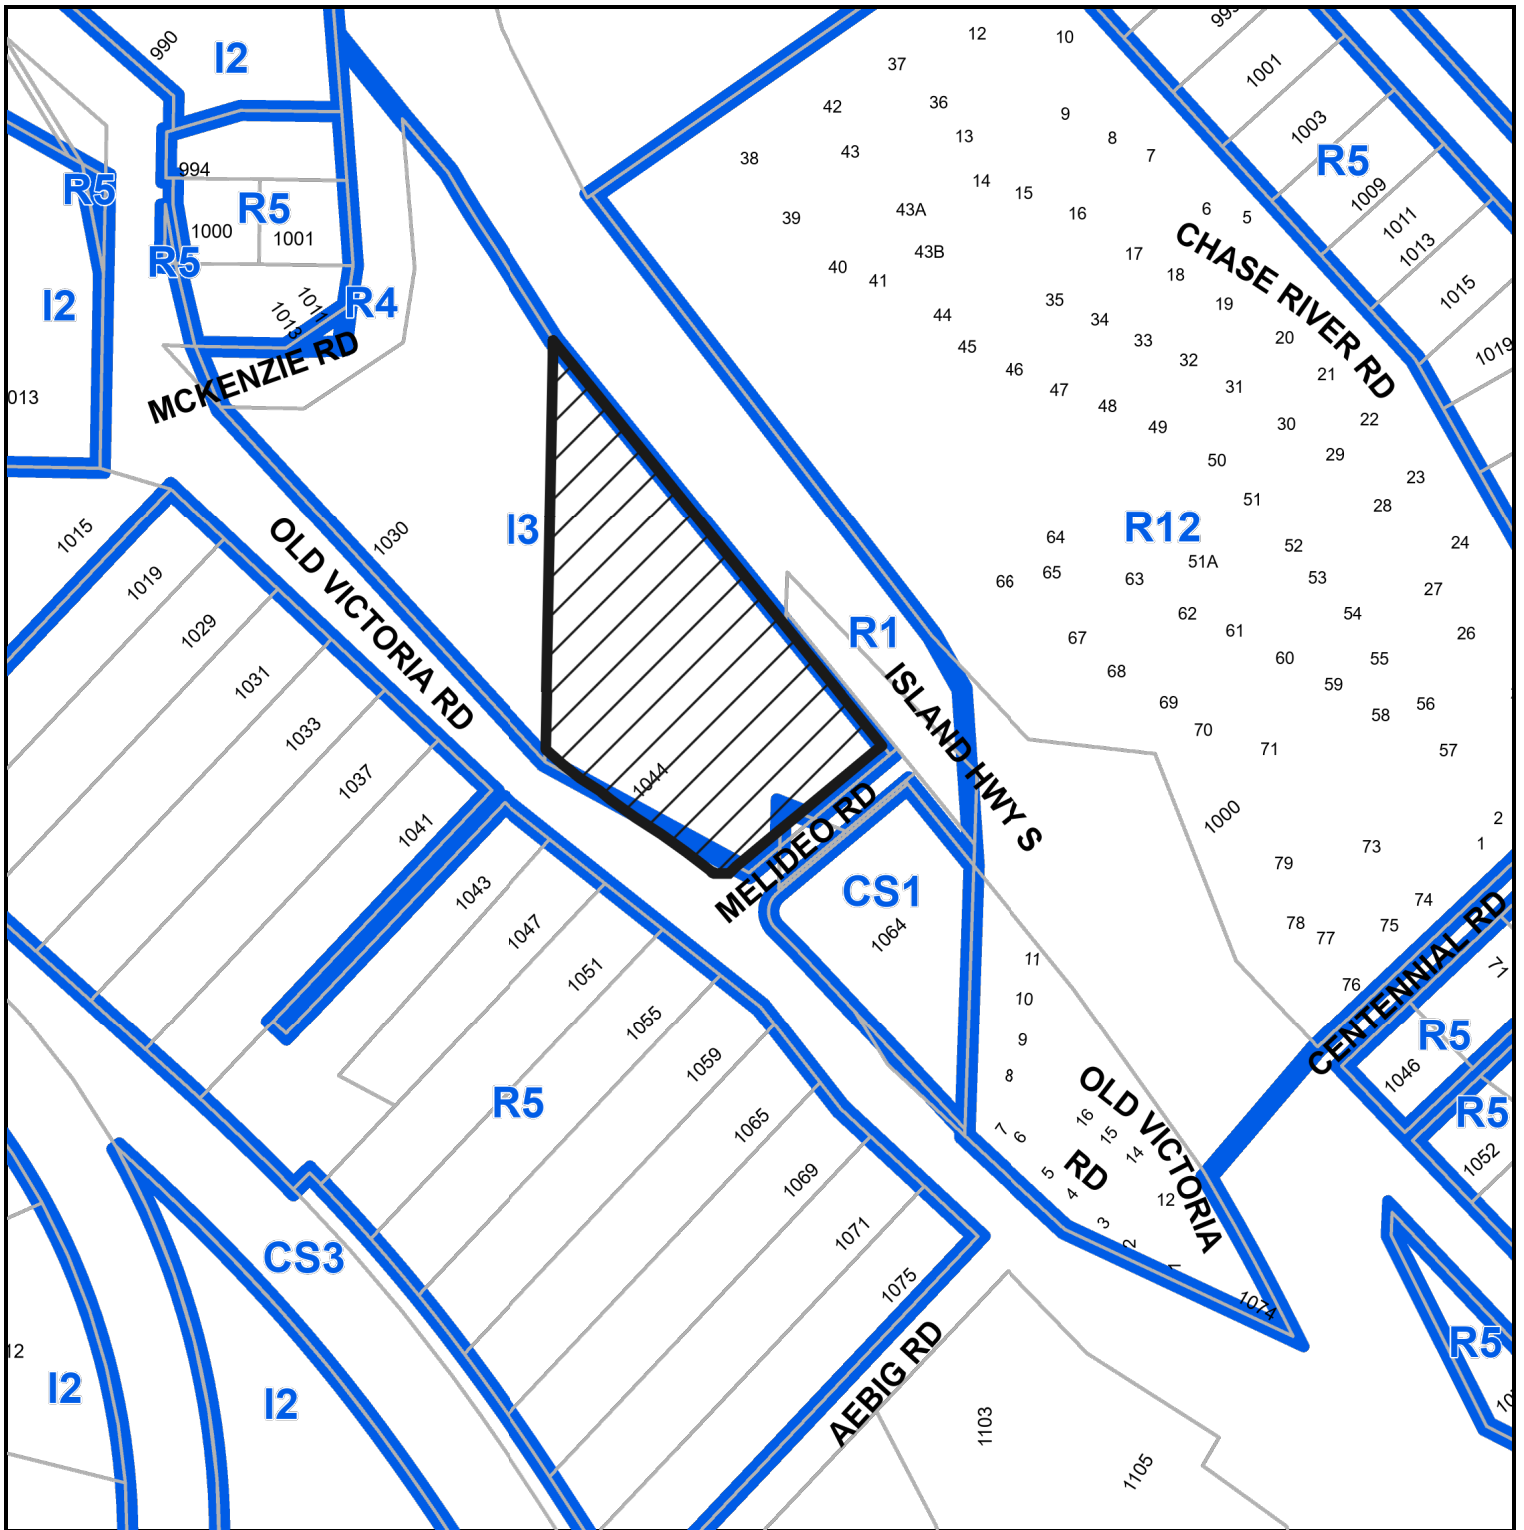

# SUBJECT PROPERTY MAP

1044 OLD VICTORIA ROAD